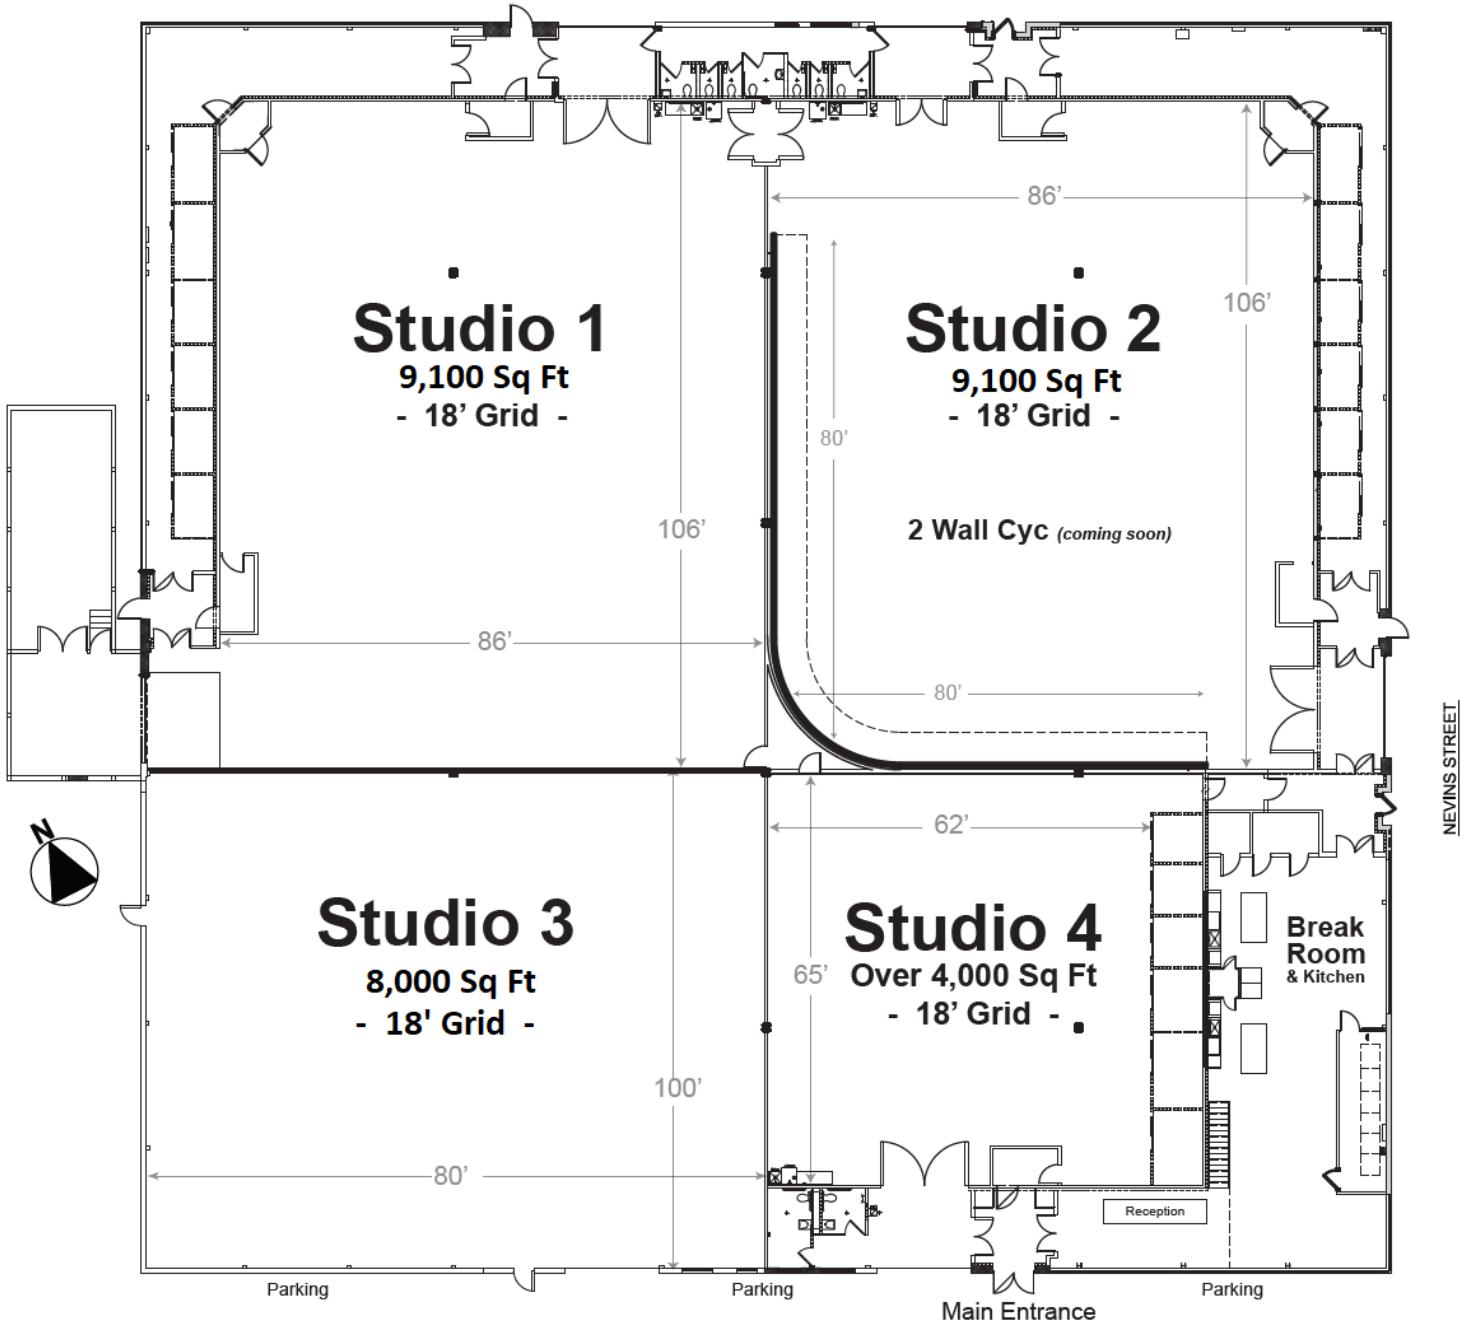

Eastern Effects  
270 Nevins Studios

**Studio 1**

- 106' x 86' x 18' to grid
- 4200 Amps
- Drive in access
- 2,000 ft<sup>2</sup> support space w/ 6 private rooms
- Silent AC & Silent Heat

**Studio 2**

- 106' x 86' x 18' to grid
- 4200 Amps
- Drive in access
- 2,000 ft<sup>2</sup> support space w/ 6 private rooms
- Silent AC & Silent Heat

**Studio 3**

- 100' x 80' x 18' to grid
- TBD- Amps
- Drive in access
- 2,000 ft<sup>2</sup> support space w/ 6 private rooms
- Silent AC & Silent Heat

**Studio 4**

- 62' x 65' x 18' to grid
- 1200 Amps
- Drive in access
- 6 private rooms (400 ft<sup>2</sup>)
- Heat